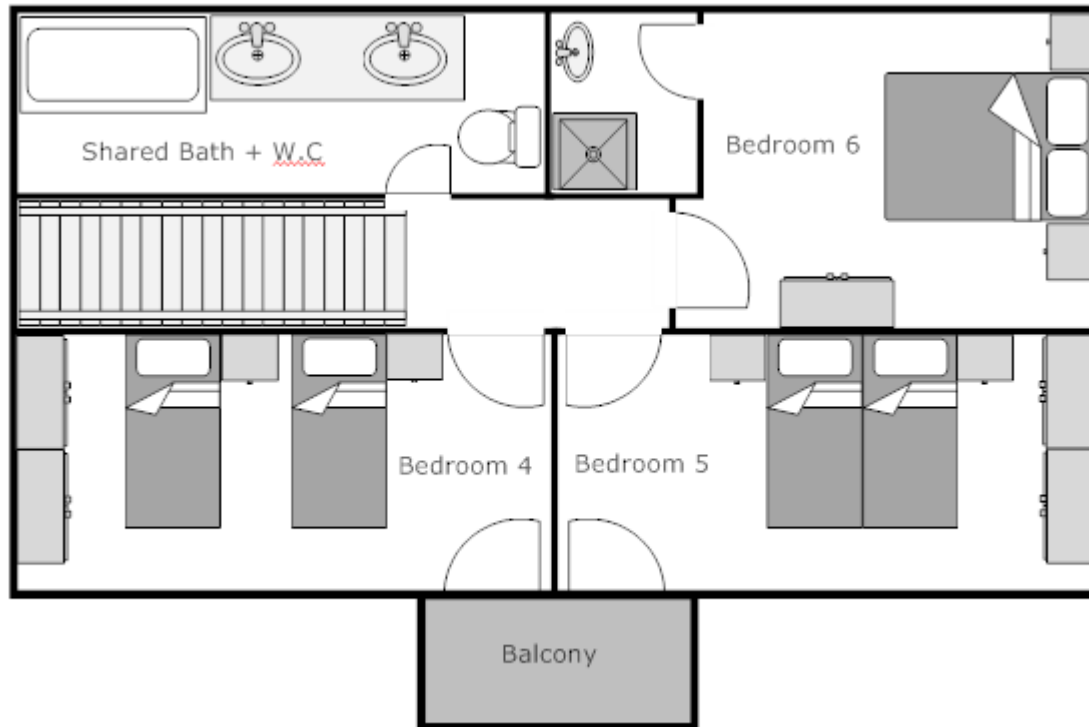

Ground Floor

First Floor

## Second Floor

### Bedrooms

The bedrooms are a good size and have traditional wooden chalet styling.

Room 1 – twin/bath/wc – first floor (as kitchen/lounge/diner)

Room 2 – twin/bath/wc – ground floor

Room 3 – twin/bath/wc – ground floor

Room 4 – twin – shared bath & wc – second floor

Room 5 – twin/single – shared bath & wc – second floor

Room 6 – twin/single/shower – shared wc – second floor