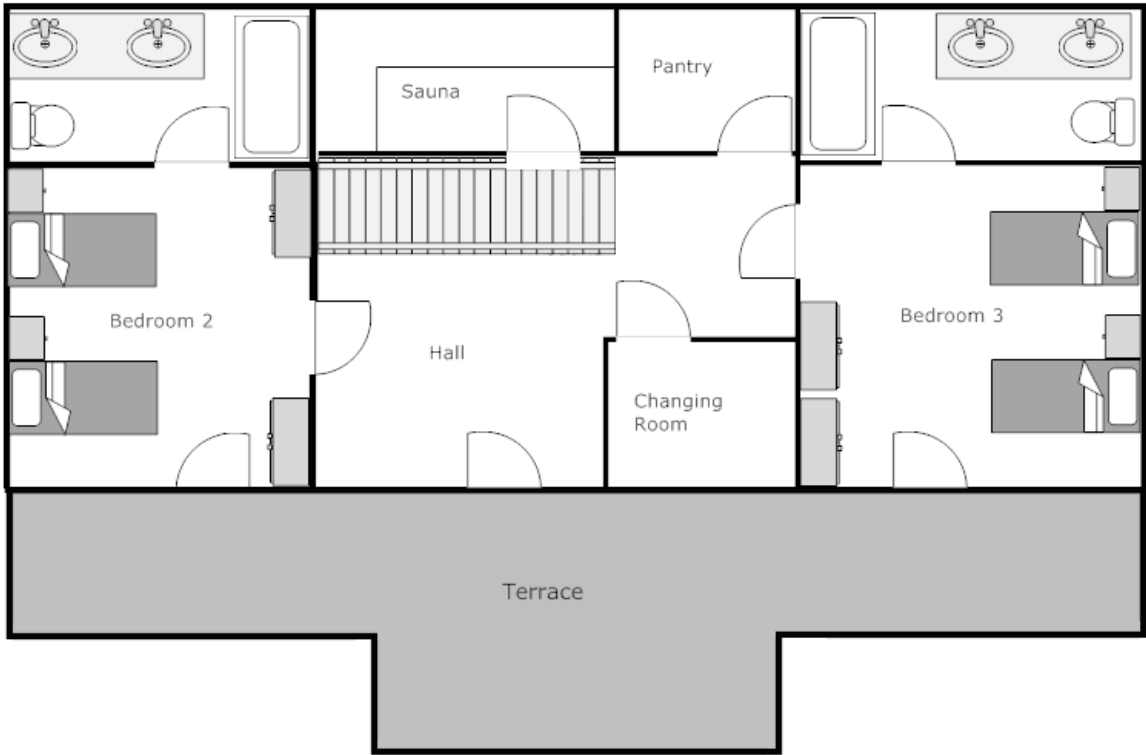

Ground Floor

First Floor

## Second Floor

### Bedrooms

The bedrooms are a good size and have traditional wooden chalet styling.

Room 1 – twin/bath/wc – first floor (as kitchen/lounge/diner)

Room 2 – twin/bath/wc – ground floor

Room 3 – twin/bath/wc – ground floor

Room 4 – twin – shared bath & wc – second floor

Room 5 – twin/single – shared bath & wc – second floor

Room 6 – twin/single/shower – shared wc – second floor