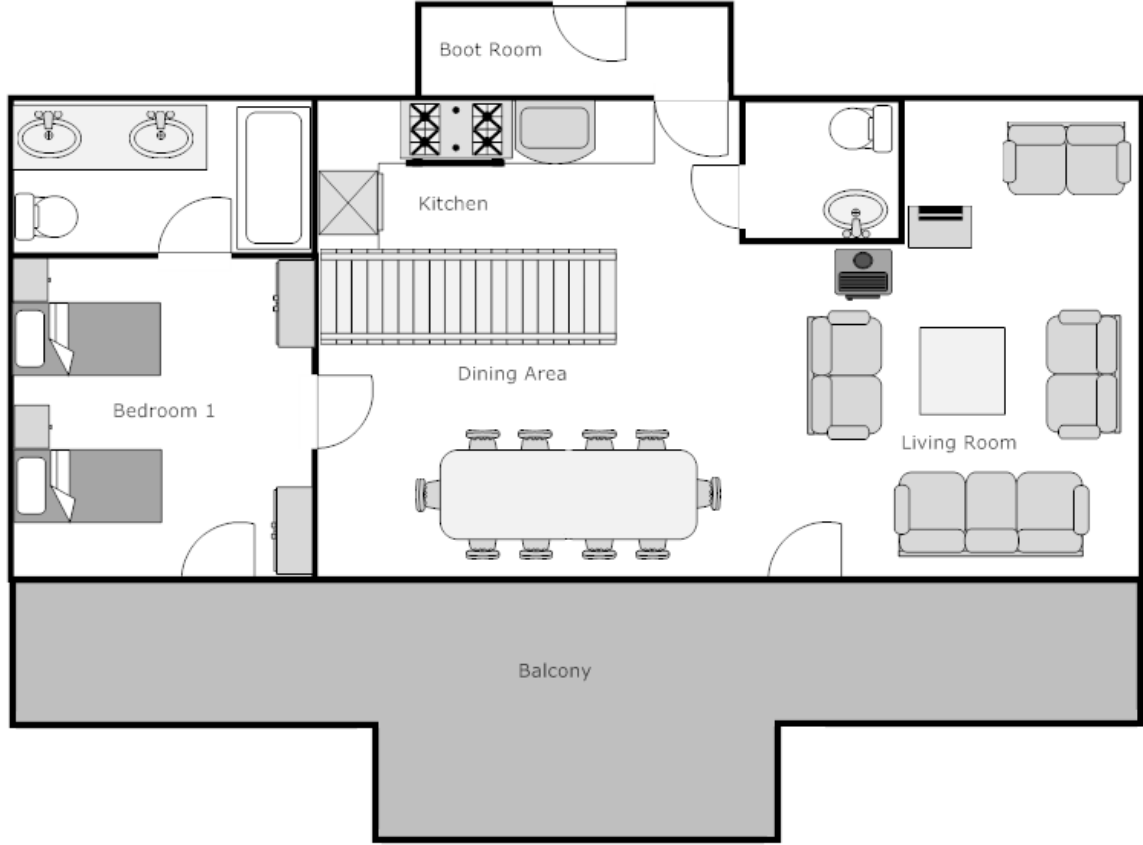

Ground Floor

First Floor

## Second Floor

### Bedrooms

The bedrooms are a good size and have traditional wooden chalet styling.

Room 1 – twin/bath/wc – first floor (as kitchen/lounge/diner)

Room 2 – twin/bath/wc – ground floor

Room 3 – twin/bath/wc – ground floor

Room 4 – twin – shared bath & wc – second floor

Room 5 – twin/single – shared bath & wc – second floor

Room 6 – twin/single/shower – shared wc – second floor