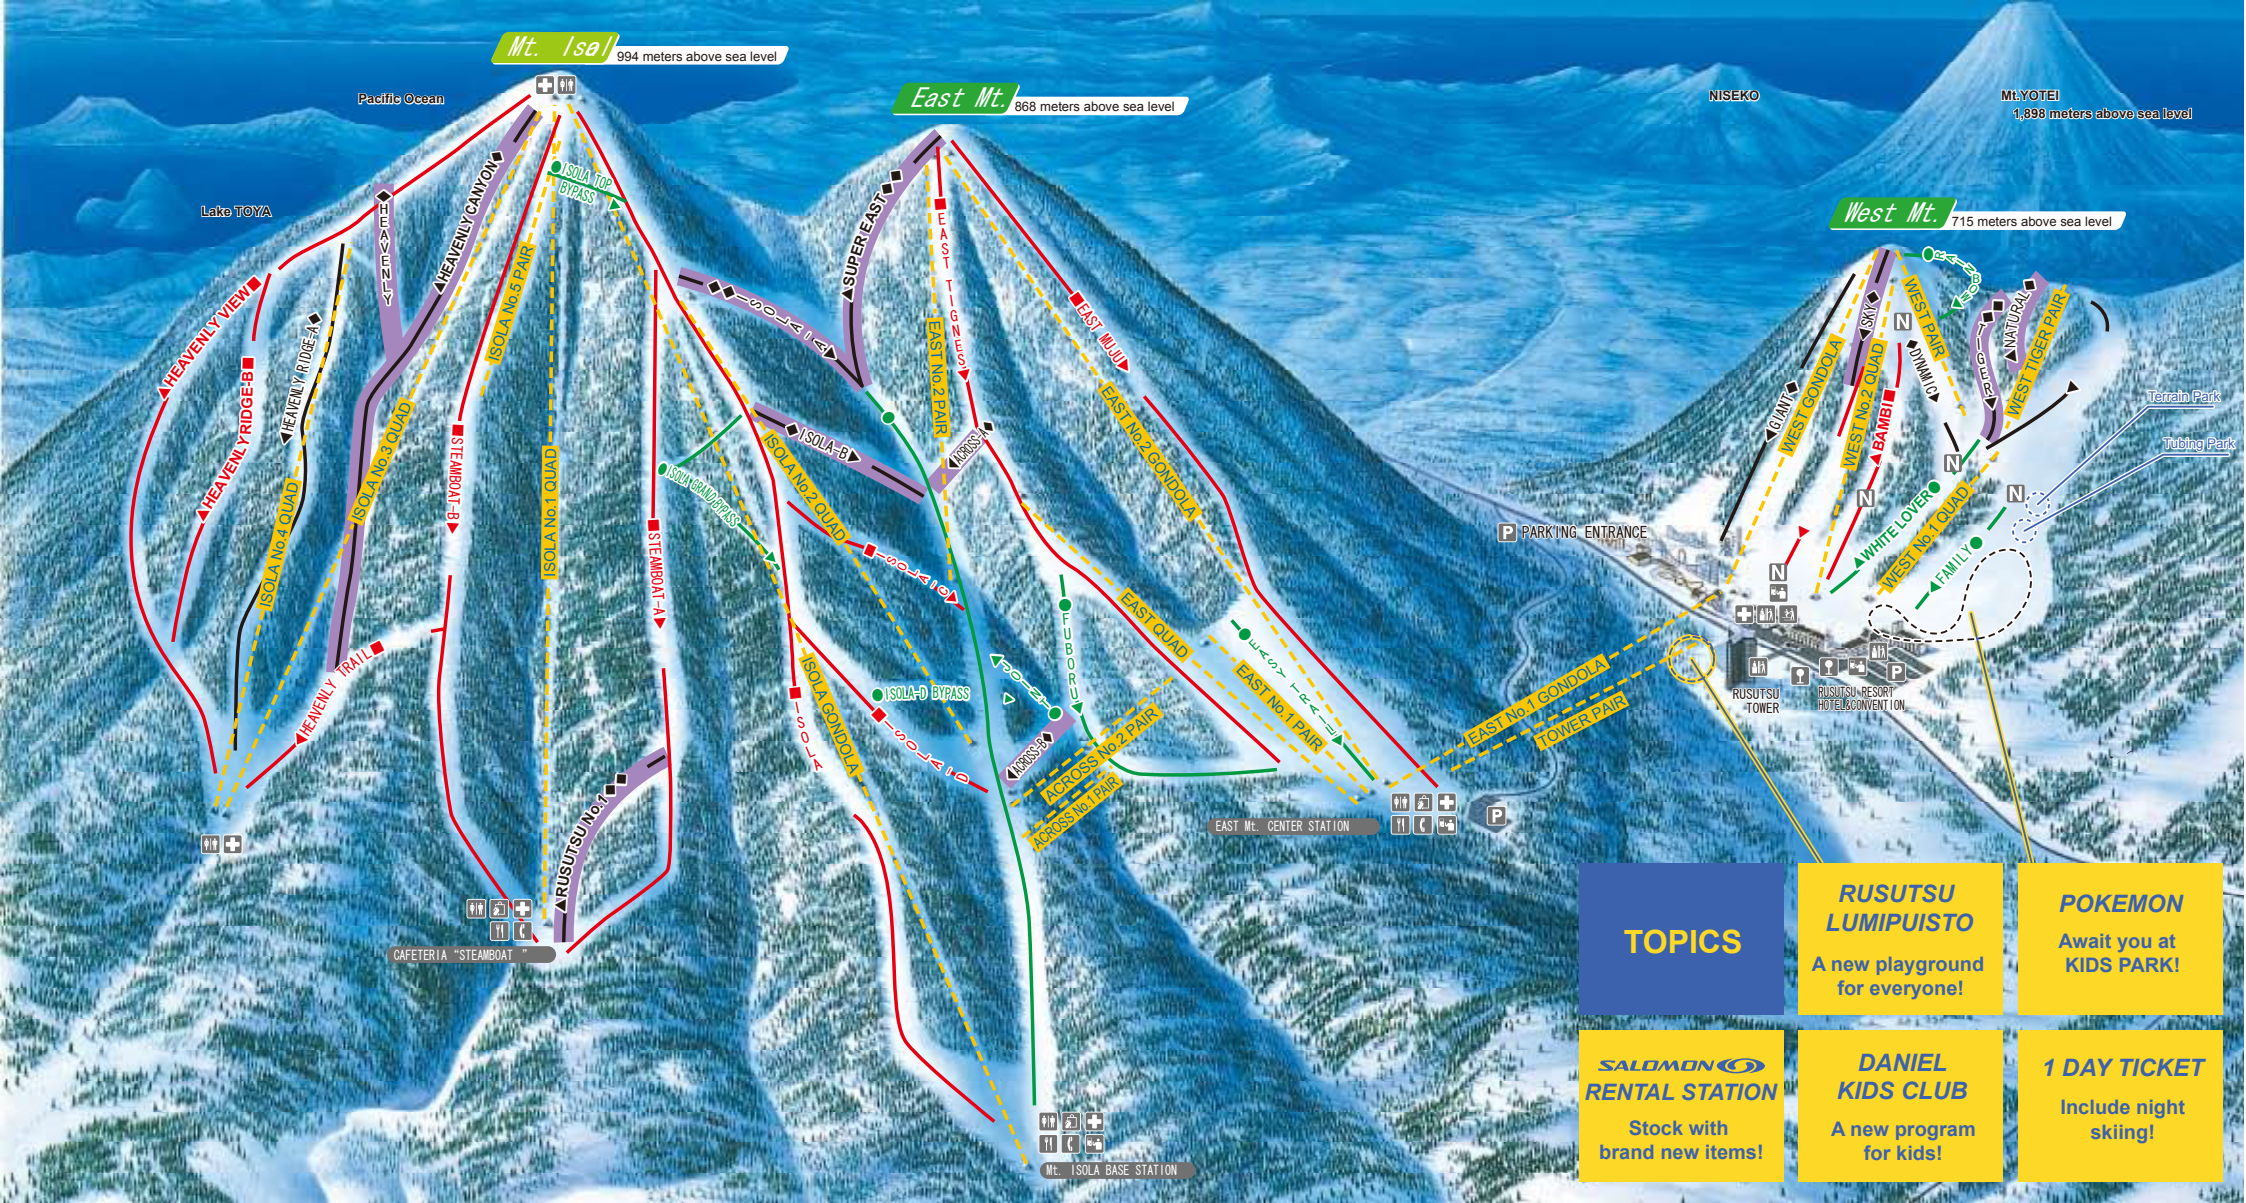

Trail Map

2009 - 2010

HOKKAIDO
NO.1

TRIPLE Mt. TRAIL GUIDE

Ungroomed Trail

	Mt. Isola	East Mt.	West Mt.
EXPERT	◆◆ ISOLA-A ◆◆ RUSUTSU No.1	◆◆ SUPER EAST	◆◆ TIGER
ADVANCED	◆ HEAVENLY SPIRIT ◆ HEAVENLY CANYON ◆ ISOLA-B ◆ HEAVENLY RIDGE-A	◆ ACROSS-A ◆ ACROSS-B	◆ GIANT ◆ SKY ◆ NATURAL ◆ DYNAMIC ◆ ELITE
INTERMEDIATE	■ ISOLA-C ■ ISOLA-D ■ STEAMBOAT-A ■ STEAMBOAT-B ■ ISOLA GRAND ■ HEAVENLY VIEW ■ HEAVENLY RIDGE-B ■ HEAVENLY TRAIL	■ EAST MUJU ■ EAST TIGNES	■ BAMBI ■ NIGHTER
BEGINNER	● FURIKOZAWA ● ISOLA-D BYPASS ● ISOLA GRAND BYPASS ● ISOLA TOP BYPASS	● EASY TRAIL ● FUBORU ● JOINT	● RAINBOW ● FAMILY ● WHITE LOVER

TOPICS	RUSUTSU LUMIPUISTO A new playground for everyone!	POKEMON Await you at KIDS PARK!
	SALOMON RENTAL STATION Stock with brand new items!	DANIEL KIDS CLUB A new program for kids!

- SKI PATROL
- PARKING
- SKI&SNOWBOARD SCHOOL
- PHONE
- TICKET SALES
- NIGHT SKIING AREA
- SKI&SNOWBOARD RENTAL
- REST ROOM
- RESTAURANT
- SHOP
- BUS STOPS